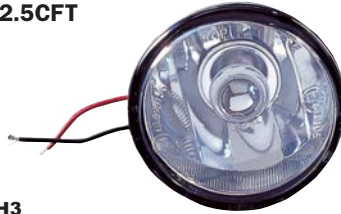

REPLACEMENT FOR

ISWARA '03

REPLACEMENT FOR

GEN2

214-1164-RD

HEAD LAMP
R PW547526
L PW547525
6PCS 4.95CFT

H4/W5W

214-1173-RD-E

HEAD LAMP
R PW891128
L PW891127
R PW851762
L PW851761
4PCS
5.14CFT

214-1563-U

CORNER LAMP
R PW547584
L PW547583
20PCS 2.60CFT

PY21W

214-2035-UE

FOG LAMP
PW891160
24PCS
2.5CFT

H3

214-2035-H